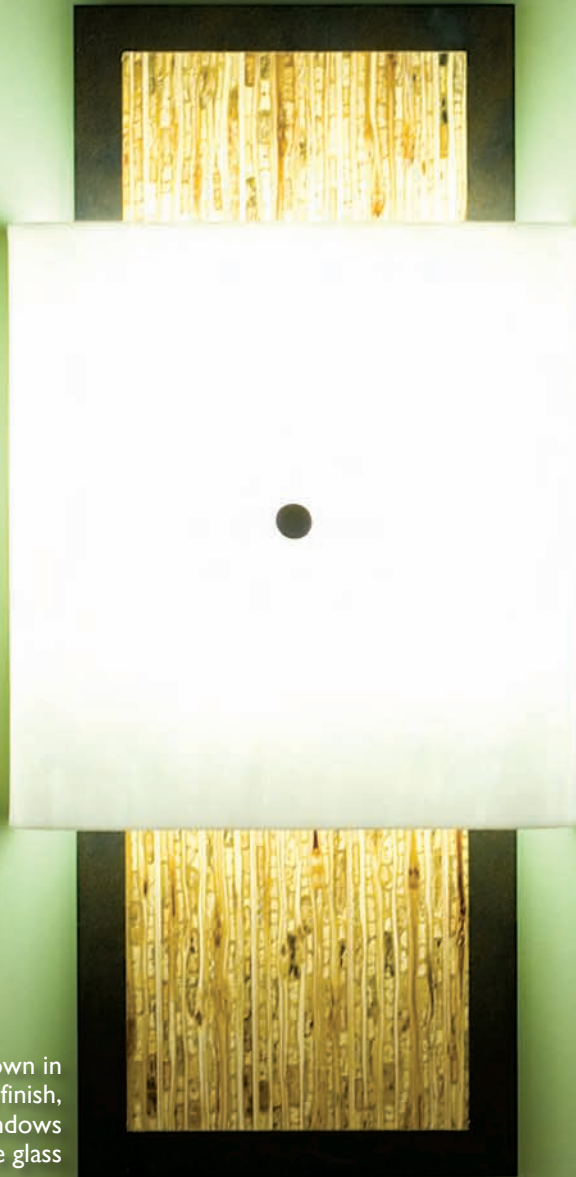

ADA
COMPLIANT

WINDOWS

shown in
bronze finish,
Sorghum windows
and White glass

GLASS OPTIONS

MEADOW

ROOT BEER

SNOW

TOFFEE

WHITE

WINDOW OPTIONS

MEADOW

ROOT BEER

SNOW

TOFFEE

WHITE

SORGHUM

**ADA
COMPLIANT**

WINDOWS

Clean and asymmetrical proportions play with the organic textures of reclaimed sorghum and art glass. Ideal in any interior, the Windows is illuminated by Earth-friendly fluorescents.*