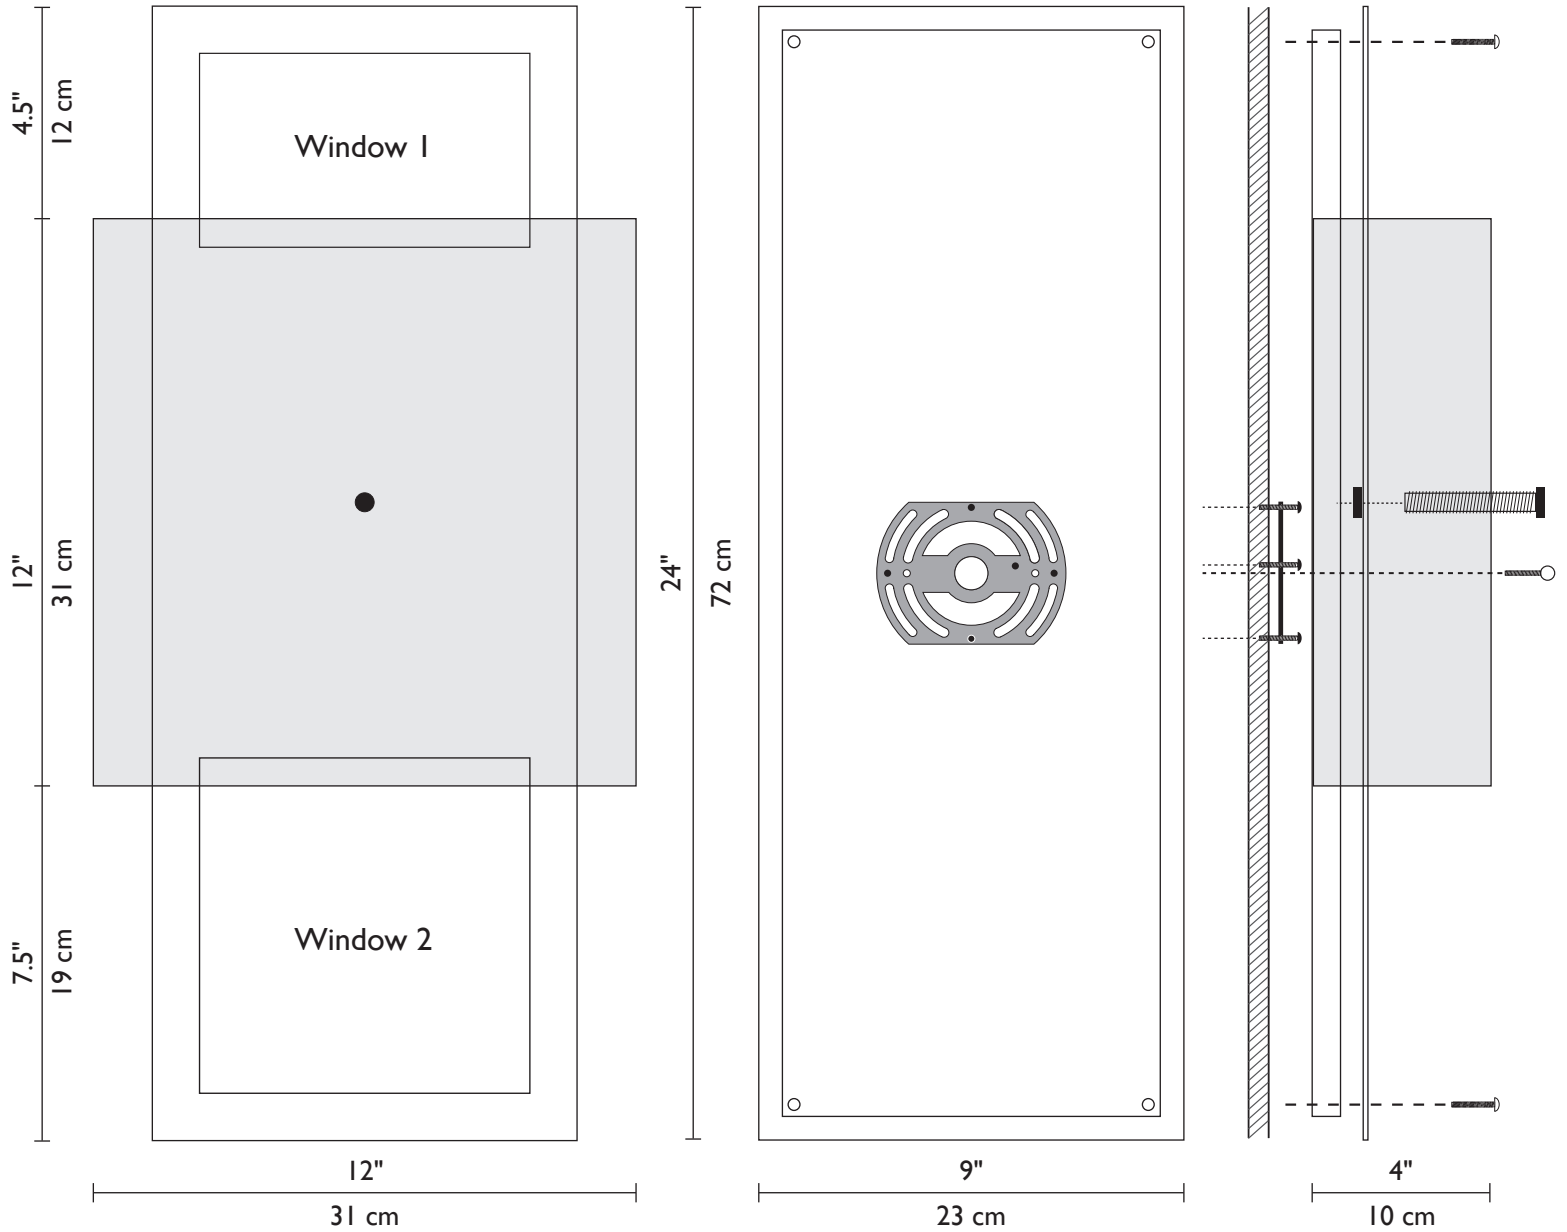

Technical and Mounting Information

Visit our
showroom at the
Dallas Trade Mart

METAL FINISHES	
Standard	Special
Bronze	Wrought Iron
Brushed Aluminum	

Compact Fluorescent Source

2 x 13w (Max)
PL GX-23 Base