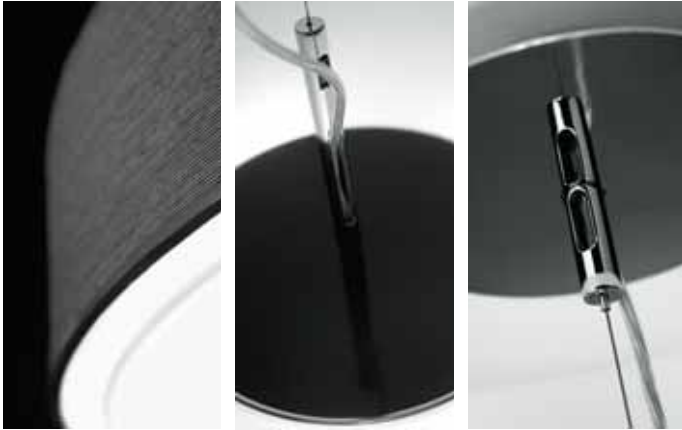

Forest
Design by Ramos & Bassols.

5285-01.

Chrome.
Wengue wood diffuser.
4 x BA-9 Candel 120V 60W.

Black glass disc.

Optical glass on top and white acrylic diffuser on the bottom.

FOREST. Family
Pages: A-22. B-25. C-26. D-26.

On/off switch on cord.

5285-01.

5285-01.

Forest
Design by Ramos & Bassols.

5280-01.

Chrome.
Wengue wood diffuser.
4 x BA-9 Candel 120V 60W.

Black glass disc.

Optical glass on top
and white acrylic diffuser
on the bottom.

In-line floor dimmer.

FOREST. Family
Pages: A-22. B-25. C-26. D-26.

5280-01.

Optical glass on top and white acrylic diffuser on the bottom.

Black glass disc.

Forest
Design by Ramos & Bassols.

5290-01 / 5291-01.

Chrome.
Wengue diffuser.

5290-01: 5 x BA-9 Candel 120V 60W.

5291-01: 4 x BA-9 Candel 120V 60W.

Ø 27 1/2"

5290-01.