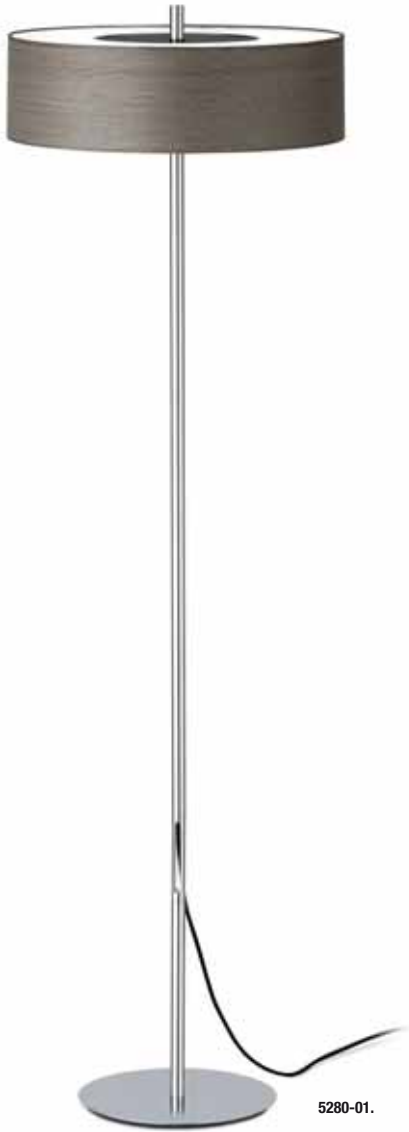

Forest
Design by Ramos & Bassols.

5285-01.

Chrome.
Wengue wood diffuser.
4 x BA-9 Candel 120V 60W.

Black glass disc.

Optical glass on top and white acrylic diffuser on the bottom.

FOREST. Family
Pages: A-22. B-25. C-26. D-26.

On/off switch on cord.

5285-01.

5285-01.

Forest
Design by Ramos & Bassols.

5280-01.

Chrome.
Wengue wood diffuser.
4 x BA-9 Candel 120V 60W.

Black glass disc.

Optical glass on top
and white acrylic diffuser
on the bottom.

In-line floor dimmer.

FOREST. Family
Pages: A-22. B-25. C-26. D-26.

5280-01.

Optical glass on top and white acrylic diffuser on the bottom.

Black glass disc.

Forest
Design by Ramos & Bassols.

5290-01 / 5291-01.

Chrome.
Wengue diffuser.

5290-01: 5 x BA-9 Candel 120V 60W.

5291-01: 4 x BA-9 Candel 120V 60W.

Ø 27 1/2"

5290-01.