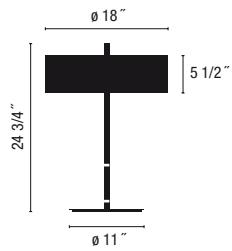

Forest
Design by Ramos & Bassols.

5285-01.

Chrome.
Wengue wood diffuser.
4 x BA-9 Candel 120V 60W.

Black glass disc.

Optical glass on top and white acrylic diffuser on the bottom.

FOREST. Family
Pages: A-22. B-25. C-26. D-26.

On/off switch on cord.

5285-01.

5285-01.

Forest
Design by Ramos & Bassols.

5280-01.

Chrome.
Wengue wood diffuser.
4 x BA-9 Candel 120V 60W.

Black glass disc.

Optical glass on top
and white acrylic diffuser
on the bottom.

Chrome.
Wengue diffuser.

5290-01: 5 x BA-9 Candel 120V 60W.

5291-01: 4 x BA-9 Candel 120V 60W.

Ø 27 1/2"

5290-01.