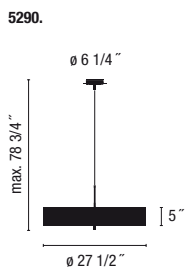

Forest
Design by Ramos & Bassols.

5285-01.

Chrome.
Wengue wood diffuser.
4 x BA-9 Candel 120V 60W.

Black glass disc.

Optical glass on top and white acrylic diffuser on the bottom.

FOREST. Family
Pages: A-22. B-25. C-26. D-26.

On/off switch on cord.

5285-01.

5285-01.

Forest
Design by Ramos & Bassols.

5280-01.

Chrome.
Wengue wood diffuser.
4 x BA-9 Candel 120V 60W.

Black glass disc.

Optical glass on top
and white acrylic diffuser
on the bottom.

Chrome.
Wengue diffuser.

5290-01: 5 x BA-9 Candel 120V 60W.

5291-01: 4 x BA-9 Candel 120V 60W.

Ø 27 1/2"

5290-01.