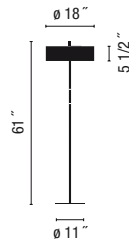

Forest
Design by Ramos & Bassols.

5285-01.

Chrome.
Wengue wood diffuser.
4 x BA-9 Candel 120V 60W.

Black glass disc.

Optical glass on top and white acrylic diffuser on the bottom.

FOREST. Family
Pages: A-22. B-25. C-26. D-26.

On/off switch on cord.

5285-01.

5285-01.

Forest
Design by Ramos & Bassols.

5280-01.

Chrome.
Wengue wood diffuser.
4 x BA-9 Candel 120V 60W.

Black glass disc.

Optical glass on top
and white acrylic diffuser
on the bottom.

Chrome.
Wengue diffuser.

5290-01: 5 x BA-9 Candel 120V 60W.

5291-01: 4 x BA-9 Candel 120V 60W.

Ø 27 1/2"

5290-01.