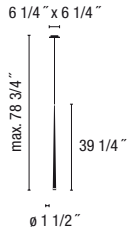

Slim

Design by Jordi Vilardell.

0901-03 / 0901-04.

0902-03 / 0902-04.

White lacquer / black lacquer.

Borosilicate diffuser.

1 x T-4 GY 6.35 (Osram ministar axial) 12V 20W.

0901.

0902.

0901-03 / 0902-03.
White lacquer.

0901-04 / 0902-04.
Black lacquer.

55 1/4"

Ø 1 1/2"

0902-04.

39 1/4"

Ø 1 1/2"

SLIM. Family
Pages: A-6. B-6. C-10. D-12.

0902-04.

8990-60.

Two-hanging lamps canopy.

1 x 8990
2 x 0901 / 2 x 0902

11 3/4" x 4 3/4" x 3/4"

8991-60.

Three-hanging lamps canopy.

1 x 8991
3 x 0901 / 3 x 0902

18" x 4 3/4" x 3/4"

8992-60.

Four-hanging lamps canopy.

1 x 8992
4 x 0901 / 4 x 0902

11 3/4" x 11" x 3/4"

Installation.

For a multiple-base installation, you will need the sufficient quantity of hanging lamps (Ref. 0901 or 0902) and the corresponding canopy (Ref. 8990, 8991 or 8992).