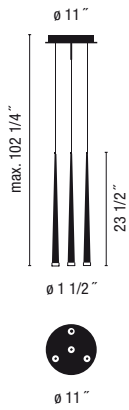

SLIM. Family
Pages: A-6. B-6. C-10. D-12.

0902-04.

8990-60.

Two-hanging lamps canopy.

1 x 8990
2 x 0901 / 2 x 0902

11 3/4" x 4 3/4" x 3/4"

8991-60.

Three-hanging lamps canopy.

1 x 8991
3 x 0901 / 3 x 0902

18" x 4 3/4" x 3/4"

8992-60.

Four-hanging lamps canopy.

1 x 8992
4 x 0901 / 4 x 0902

11 3/4" x 11" x 3/4"

Installation.

For a multiple-base installation, you will need the sufficient quantity of hanging lamps (Ref. 0901 or 0902) and the corresponding canopy (Ref. 8990, 8991 or 8992).

SLIM. Family
Pages: A-6. B-6. C-10. D-12.

Slim

Design by Jordi Vilardell.

0903-03 / 0903-04.

White lacquer / black lacquer.

Borosilicate diffuser.

4 x T-4 GY 6.35 (Osram ministar axial) 12V 20W.

0903-03.
White lacquer.

0903-04.
Black lacquer.

1 1/2"

SLIM. Family
Pages: A-6. B-6. C-10. D-12.