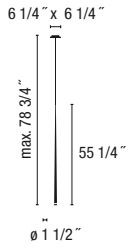

Slim

Design by Jordi Vilardell.

0901-03 / 0901-04.

0902-03 / 0902-04.

White lacquer / black lacquer.

Borosilicate diffuser.

1 x T-4 GY 6.35 (Osram ministar axial) 12V 20W.

0901.

0902.

0901-03 / 0902-03.
White lacquer.

0901-04 / 0902-04.
Black lacquer.

55 1/4"

Ø 1 1/2"

0902-04.

39 1/4"

Ø 1 1/2"

SLIM. Family
Pages: A-6. B-6. C-10. D-12.

0902-04.

8990-60.

Two-hanging lamps canopy.

1 x 8990
2 x 0901 / 2 x 0902

11 3/4" x 4 3/4" x 3/4"

8991-60.

Three-hanging lamps canopy.

1 x 8991
3 x 0901 / 3 x 0902

18" x 4 3/4" x 3/4"

8992-60.

Four-hanging lamps canopy.

1 x 8992
4 x 0901 / 4 x 0902

11 3/4" x 11" x 3/4"

Installation.

For a multiple-base installation, you will need the sufficient quantity of hanging lamps (Ref. 0901 or 0902) and the corresponding canopy (Ref. 8990, 8991 or 8992).