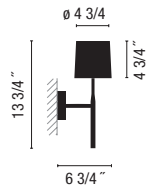

Tulip
Design by Lievore, Altherr, Molina.

0361-01.
Matte triplex opal blown-glass diffuser.
Polished chrome metal finish.
1 x G16 1/2 Candel. 120V 60W Max.

TULIP. Family
Pages: A-68. B-110. C-112. D-188.