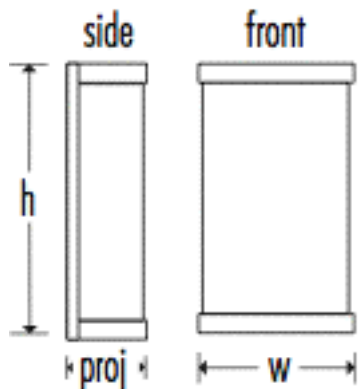

Classics 9130

Manufacturer: UltraLights

Dimensions: 12"h x 8.75"w x 4"proj

Bulb: 1 x 13W CFL Dry Location

Opal Acrylic Diffuser

In compliance with the americans with disabilities act

Modified sizes and lamping available. call with questions or to receive a quote.