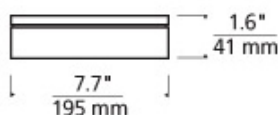

System.Xml.XmlException: Invalid XML document, The document does not have a root element..
at System.Xml.XmlDocument.Save(String filename)
at Websites.BusinessLogicLayer.XmlBLL.AppendToXMLFile(String xmlPath, String tagName, String newTag, ArrayList attributes, Boolean byMapPath) in C:\Users\jcapp\Documents\Visual Studio 2005\Projects\Websites.BusinessLogicLayer\Websites.BusinessLogicLayer\WebBLL.cs:line 1138
at Websites.BusinessLogicLayer.TrackingBLL.AddTracking(SessionBOL sessionBOL, MenuBOL menuBOL, ProductBOL productBOL) in C:\Users\jcapp\Documents\Visual Studio 2005\Projects\Websites.BusinessLogicLayer\Websites.BusinessLogicLayer\WebBLL.cs:line 843
at SpecSheets.Page_Load(Object sender, EventArgs e)

C E I L I N G C O L L E C T I O N

Pendenza Ceiling

ROUND

DESCRIPTION

Brilliant energy saving 15 watt 3000K LED light finished with a soft glass disc and crisp metal base. Dimmable with 300 watt low-voltage electronic dimmer.

[Photometric Information](#)

INSTALLATION

This product can mount to either a 4" square electrical box with round plaster ring or an octagonal electrical box (not included).

DIMMING

Dimmable with 300 watt low-voltage electronic dimmer.

OTHER INFORMATION

Energy Savings: Consumes 15 watts; up to 85% less than incandescent and 40% less than equivalent 26 watt compact fluorescent recessed downlight.

Usable Light: Delivers over 600 lumens and greater footcandles at 8' than most 26 watt CFL recessed housings.

Long Life: Designed to last 35,000 hours, or approximately 20 years under normal use of 4-5 hours per day.