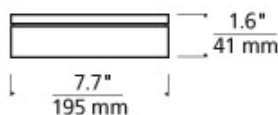

System.Xml.XmlException: Invalid XML document, The document does not have a root element..
at System.Xml.XmlDocument.Save(String filename)
at Websites.BusinessLogicLayer.XmlBLL.AppendToXMLFile(String xmlPath, String tagName, String newTag, ArrayList attributes, Boolean byMapPath) in C:\Users\jcapp\Documents\Visual Studio 2005\Projects\Websites.BusinessLogicLayer\Websites.BusinessLogicLayer\WebBLL.cs:line 1138
at Websites.BusinessLogicLayer.TrackingBLL.AddTracking(SessionBOL sessionBOL, MenuBOL menuBOL, ProductBOL productBOL) in C:\Users\jcapp\Documents\Visual Studio 2005\Projects\Websites.BusinessLogicLayer\Websites.BusinessLogicLayer\WebBLL.cs:line 843
at SpecSheets.Page_Load(Object sender, EventArgs e)

C E I L I N G C O L L E C T I O N

Pendenza Ceiling

SQUARE

DESCRIPTION

Brilliant energy saving 15 watt 3000K LED light finished with a soft glass disc and crisp metal base. Dimmable with 300 watt low-voltage electronic dimmer.

[Photometric Information](#)

INSTALLATION

This product can mount to either a 4" square electrical box with round plaster ring or an octagonal electrical box (not included).

DIMMING

Dimmable with 300 watt low-voltage electronic dimmer.

OTHER INFORMATION

Energy Savings: Consumes 15 watts; up to 85% less than incandescent and 40% less than equivalent 26 watt compact fluorescent recessed downlight.

Usable Light: Delivers over 600 lumens and greater footcandles at 8' than most 26 watt CFL recessed housings.

Long Life: Designed to last 35,000 hours, or approximately 20 years under normal use of 4-5 hours per day.