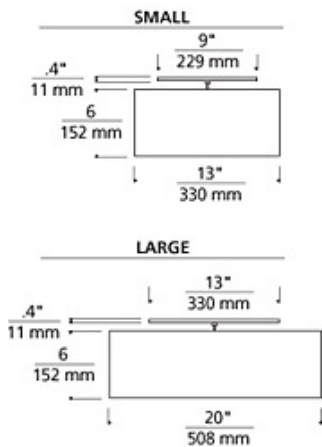

CEILING COLLECTION

Mulberry Ceiling

DESCRIPTION

Round fabric flush mount. Glass diffuser provides a glare free wash of light highlighted with satin nickel detail. Available in two sizes and two lamp configurations. Small version includes two 75 watt A19 medium base lamps or two 18 watt GU24 base self-ballasted compact fluorescent lamps. Large version includes four 75 watt A19 medium base lamps or four 18 watt GU24 base self-ballasted compact fluorescent lamps.

INSTALLATION

This product can mount to either a 4" square electrical box with round plaster ring or an octagonal electrical box (not included).

DIMMING

Incandescent version dimmable with a standard incandescent dimmer (not included).

WEIGHT

5.3-7.4lb / 2.4-3.36kg

ORDERING INFORMATION

700TDMULFM	SHAPE OR SIZE	COLOR	FINISH	LAMP
L	LARGE	C DESERT CLAY	S SATIN NICKEL	INCANDESCENT 120V
S	SMALL	W WHITE		COMPACT FLUORESCENT 120V
				-CF