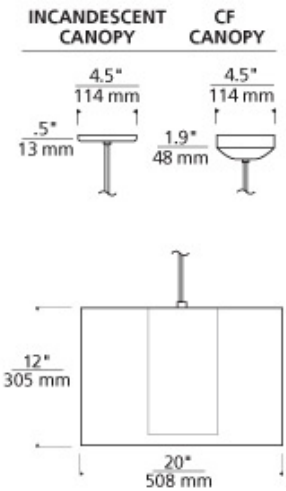

7400 Linder Avenue
Skokie, Illinois 60077

T 847.410.4400
F 847.410.4500

www.techlighting.com

700 _____ DLNPW _____

FIXTURE TYPE: _____

JOB NAME: _____

NOTES: _____

_____

_____

©2009 Tech Lighting, L.L.C. All Rights Reserved. The "Tech Lighting" graphic is a registered trademark of Tech Lighting, L.L.C. Tech Lighting reserves the right to change specifications for product improvements without notification.