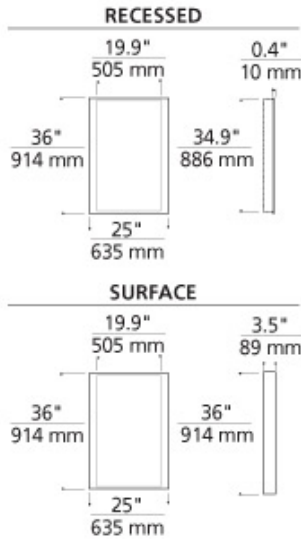

Siber Mirror 

DESCRIPTION

Rectangular mirror surrounded by a cove of diffused white light. Available in two styles: recessed and surface. Provides shadow-free task and ambient light. Halogen includes eight 120 volt, 40 watt G9 base halogen lamps; compact fluorescent includes two 39 watt T5 high output linear fluorescent lamps and electronic ballast. Halogen version dimmable with a standard incandescent dimmer. Recessed version requires modifications to existing wall construction. ADA compliant.

ORDERING INFORMATION

700BCSIB	SHAPE OR SIZE	FINISH	LAMP
R	RECESSED	C CHROME	INCANDESCENT 120V
S	SURFACE	S SATIN NICKEL	-CF FLUORESCENT 120V
			-CF277 FLUORESCENT 277V

7400 Linder Avenue T 847.410.4400
 Skokie, Illinois 60077 F 847.410.4500