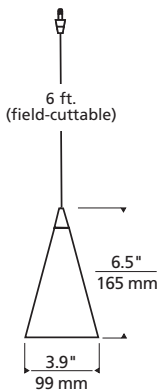

Cone

PENDANT

Fixture is available in LED

RED
Shown approximately 40% actual size.

AMBER

APRICOT

CLEAR

COBALT

GREEN

TRANSPARENT HAVANA BROWN

TRANSPARENT OLIVE GREEN

TRANSPARENT STEEL BLUE

WHITE

Socket terminates with FreeJack male connector, which may be installed into a system connector. Elements ordered with a system prefix include a connector for that system.

DESCRIPTION

Case glass cone with reflective white interior or transparent glass cone. Case glass includes low-voltage, 50 watt halogen bi-pin lamp or 5.8 watt replaceable LED module. Transparent glass includes low-voltage, 50 watt MR16 flood lamp. Each include six feet of field-cutttable suspension cable.