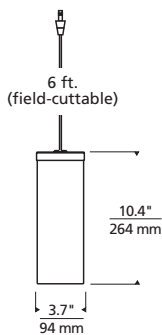

LAMP

Low-voltage 12 or 24 volt Halogen bi-pin lamp up to 50 watts with Pyrex glass shield or 12 volt LED 3000K (included).

ACCESSORIES AND OPTICAL CONTROLS

None.

WEIGHT

1.64 lb./0.75 kg. ±

Socket terminates with FreeJack male connector, which may be installed into a system connector. Elements ordered with a system prefix include a connector for that system.