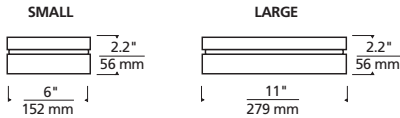

# Cirque

Fixtures are available in Compact Fluorescent

LARGE

Shown approximately 20% actual size.

## WEIGHT

9.10 lb./4.13 kg. ±