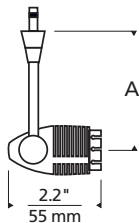

Helios LED

ARCHITECTURAL HEAD

Aluminum heat sink for thermal management

Field replaceable LED lamp module (included with Helios Head)

Accessorizable (sold separately)

Field replaceable 15° and 36° reflectors (included with Helios Head)

Shown approximately 35% actual size.

- Power Consumption: Initial 5.8 watts
Stabilized 4.9 watts
- Color Temperature: 3000° K
- Lumens: Initial 360 lms
Stabilized 327 lms
- Lumens/Watt: Initial 62 lms/watt
Stabilized 67 lms/watt
- Color Rendering Index: >80 CRI
- Rated Average Life: >30,000 hours to 70%

Socket terminates with FreeJack male connector, which may be installed into a system connector. Elements ordered with a system prefix include a connector for that system.

DESCRIPTION

5.8 watt directional LED head. It is easily field replaceable with the screw-in base specifically designed for our LED module. The heat sink remains with the fixture minimizing any waste at the end of the lamp module life. Head rotates 360° and pivots 260° to direct the beam. Accessories in myriad styles and colors allow you to create the ideal custom LED fixture (accessories required; sold separately).