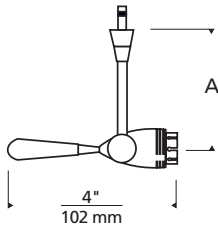

Aero

ARCHITECTURAL HEAD

AERO, ANTIQUE BRONZE WITH ROUND GLASS SHIELD ACCESSORY
Shown approximately 35% actual size.

AERO WITH TAZA ACCESSORY

AERO WITH TINKERBELL ACCESSORY

AERO WITH ONYX CONE ACCESSORY

AERO WITH MARTINI GLASS SHIELD ACCESSORY

Socket terminates with FreeJack male connector, which may be installed into a system connector. Elements ordered with a system prefix include a connector for that system.

WALNUT WOOD HANDLE

DESCRIPTION

Dozens of design possibilities. Accessories in myriad styles and colors allow you to create the ideal custom element (accessory required; sold separately). Aero's head rotates 360°, pivots 260° to direct the beam. Removable glass handle. Low-voltage, MR16 lamp of up to 50 watts (not included).