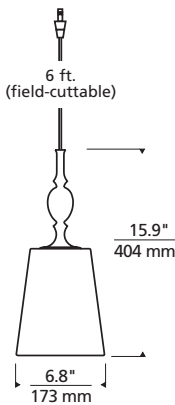

## PENDANT

Fixture is available in LED

BLACK WITH SMOKE SLEEVE  
Shown approximately 20% actual size.

BROWN WITH FROST FOUNT

WHITE WITH CLEAR FOUNT

Socket terminates with FreeJack male connector, which may be installed into a system connector. Elements ordered with a system prefix include a connector for that system.