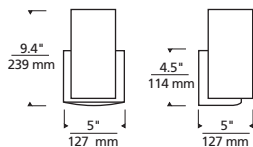

Playa Sconce

wc_playa_sconce_spec.pdf

BROWN

Shown approximately 20% actual size.

NATURAL

WHITE

DESCRIPTION

Elegant multi-toned shade comprised of natural shell panels with die-cast base. Provides ambient, up and down-light.