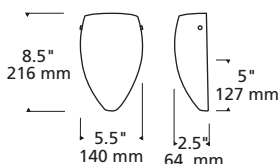

Fiero

Sconce

tiella_fiero_sconce_spec.pdf

White Frit

Shown approximately 35% actual size.

Amber Frit

DESCRIPTION

Dome shaped glass shade, richly layered in brilliant color accented with two metal details. Provides ambient and up-light. Available in two lamp configurations; incandescent and fluorescent. ADA compliant.

INSTALLATION

Mounts to a standard 4" square junction box with round plaster ring (provided by electrician).

COLOR

Amber Frit, White Frit.

FINISH

Satin Nickel

DIMMING

Incandescent version is dimmable with a standard incandescent dimmer (not included).