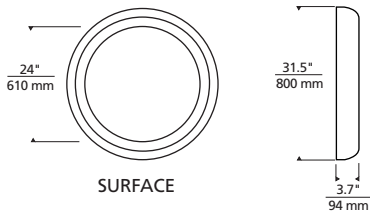

Tigris Mirror Round

 Fixtures are available in Compact Fluorescent

 ADA Compliant

RECESSED

Shown approximately 5% actual size.

SURFACE

RECESSED

SURFACE

35.00 lb./15.87 kg. ±

ORDERING INFORMATION

700BCTIGR	STYLE	FINISH	LAMP
R30	RECESSED	C CHROME	HALOGEN
S32	SURFACE	S SATIN NICKEL	-CF COMPACT FLUORESCENT 120V (SURFACE ONLY)
			-CF277 COMPACT FLUORESCENT 277V (SURFACE ONLY)