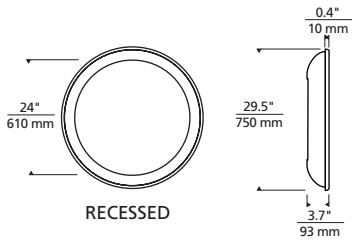

Tigris Mirror Round

 Fixtures are available in Compact Fluorescent

 ADA Compliant

RECESSED

Shown approximately 5% actual size.

SURFACE

RECESSED

SURFACE

TECH LIGHTING®

7400 Linder Avenue T 847.410.4400
Skokie, Illinois 60077 F 847.410.4500

www.techlighting.com

DESCRIPTION

Round mirror surrounded by a cove of diffused white light. Available in two styles: recessed and surface. Plated pressure formed frame. Provides shadow-free task and ambient light. Halogen includes transformer and nine 12 volt, 20 watt halogen bi-pin lamps; compact fluorescent includes six 9 watt 2G7 base twin tube lamps and electronic ballast. Halogen version dimmable with a standard incandescent dimmer. Recessed version requires modifications to existing wall construction. ADA compliant.

35.00 lb./15.87 kg. ±

ORDERING INFORMATION

700BCTIGR	STYLE	FINISH	LAMP
R30	RECESSED	C CHROME	HALOGEN
S32	SURFACE	S SATIN NICKEL	-CF COMPACT FLUORESCENT 120V (SURFACE ONLY)
			-CF277 COMPACT FLUORESCENT 277V (SURFACE ONLY)