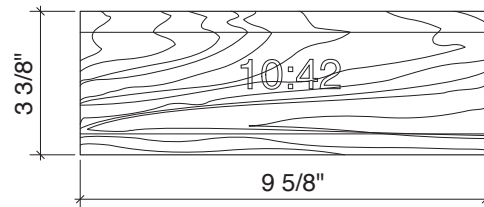

Also available: Sonic Classic Wood Clock. Please contact us for more information.