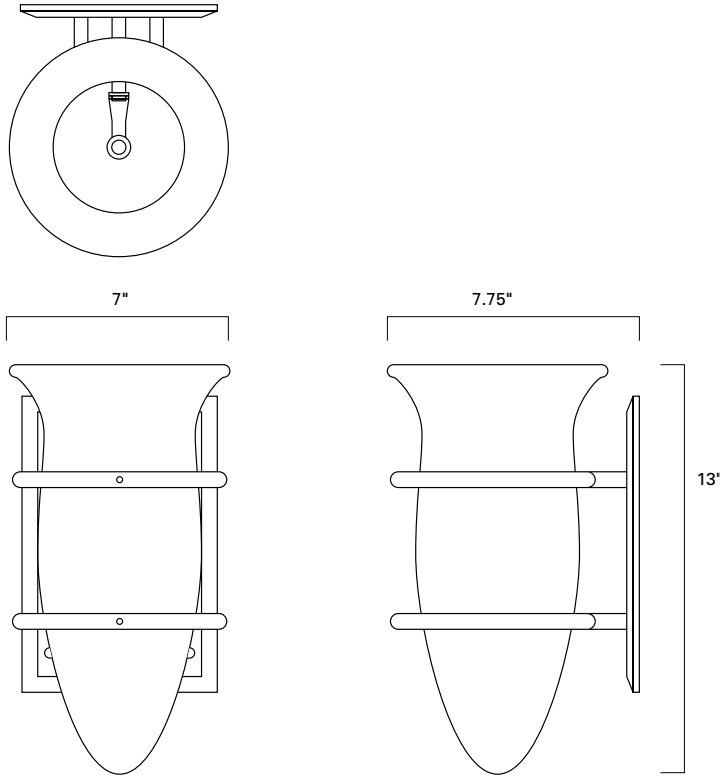

Torch

SHADE	SIZE	SHADE COLOR	METAL FINISH	LAMPING	CARTON/WEIGHT	CUSTOM
Handblown Glass	7 x 13"	Tobacco	Forged Iron	60W Candelabra	1/14 lbs	Call