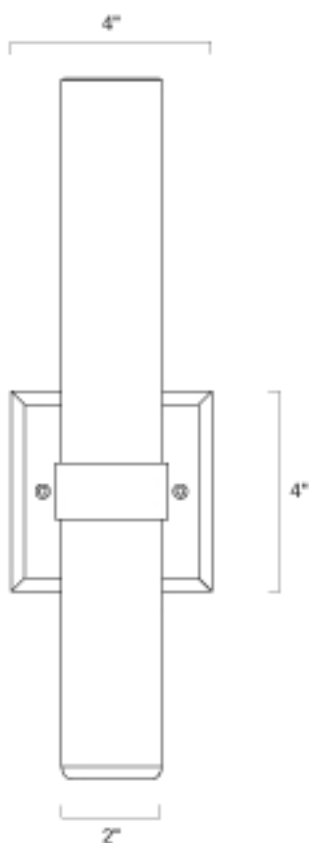

# grace<sup>s</sup>

SHADE	SIZE	SHADE COLOR	METAL FINISH	LAMPING	CARTON/WEIGHT	CUSTOM
Blown Glass	2" Diameter ADA compliant	Amber Gold Fumed or White Cased	Polished Nickel	35Watt 120 Volt GY6.35 Base	5 lbs	Call