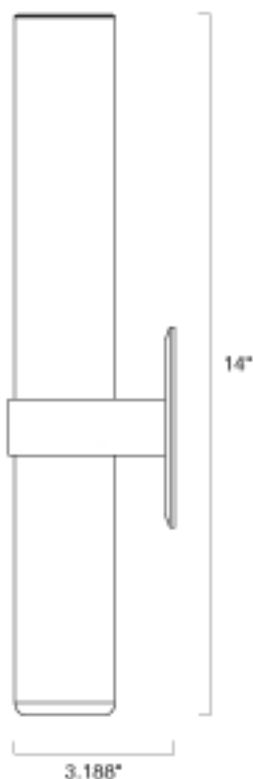

# grace<sup>s</sup>

SHADE	SIZE	SHADE COLOR	METAL FINISH	LAMPING	CARTON/WEIGHT	CUSTOM
Blown Glass	2" Diameter ADA compliant	Amber Gold Fumed or White Cased	Polished Nickel	35Watt 120 Volt GY6.35 Base	5 lbs	Call