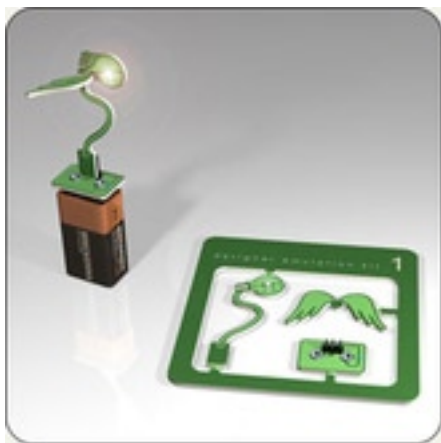

DEK 1 Light

The DEK Lights 1 through 5 by Mmckenna

Designer: Mmckenna

LED illuminated replica of Tizio, Arco, MissK, Lucellino and Toio

DEK 2 Emulated designer: Achille Castiglioni

DEK 2 Emulated product: Arco

DEK2 is based on the classic Arco by Achille Castiglioni. A ubiquitous symbol of good taste, and universally recognized, how could it not be included in the series?

DEK 2 Light

DEK 3 Light

DEK 4 Light

DEK 5 Light