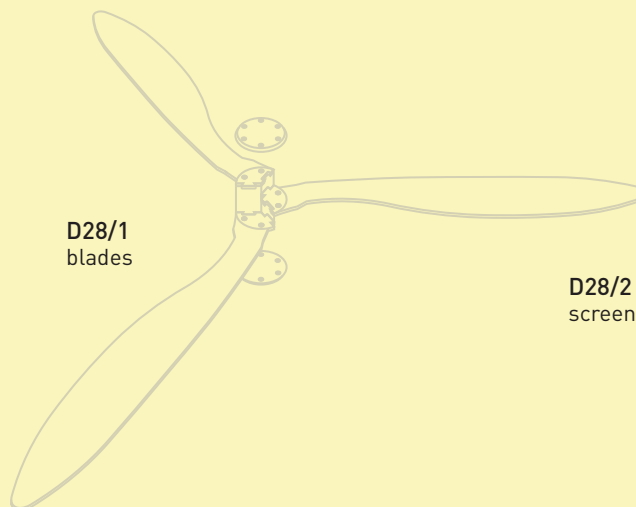

D28

blow

ferdi giardini

ceiling

D28 Hd (dimmer)

150W A-21
soft white
med.base

weight 10.40 lb

remote control

three rotation speeds

control for reversing
blade rotation

D28/1
blades

D28/2
screenprinted blades

materials

polycarbonate diffuser methacrylate blades

structure finishes

white opal

blades D28/1

screenprinted blades

transparent

multicolor (yellow, red, light blue)

transparent

green

blue

orange