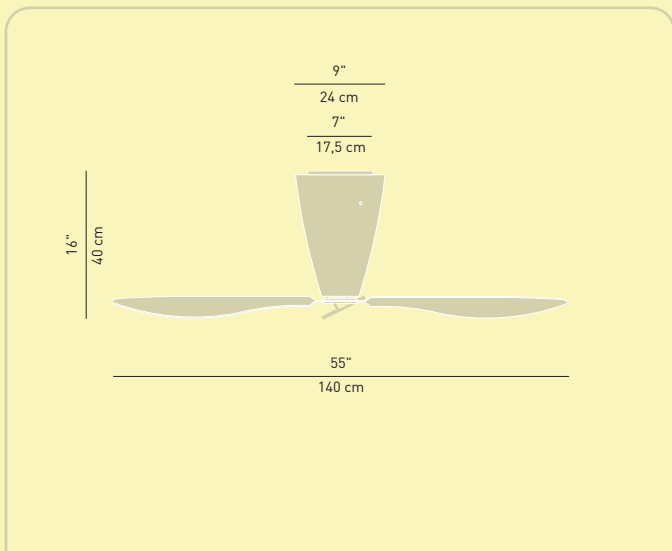

D28

blow

ferdi giardini

ceiling

D28 Hd (dimmer)

150W A-21
soft white
med.base

weight 10.40 lb

remote control

three rotation speeds

control for reversing
blade rotation

D28/1
blades

D28/2
screenprinted blades

materials

polycarbonate diffuser methacrylate blades

structure finishes

white opal

blades D28/1

screenprinted blades

transparent

multicolor (yellow, red, light blue)

transparent

green

blue

orange