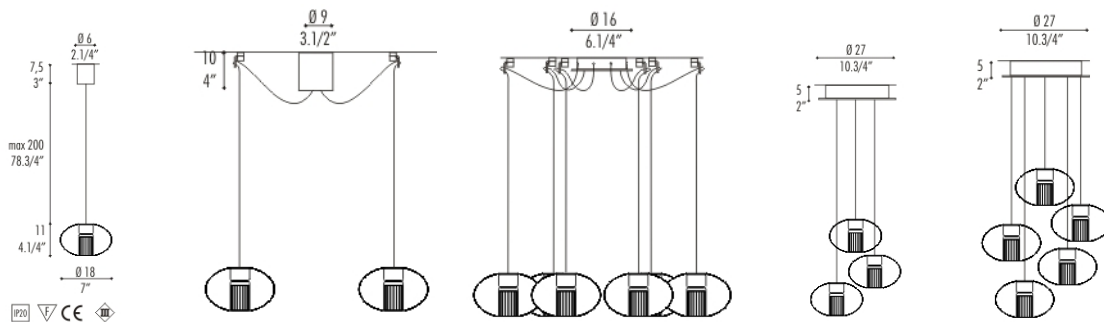

Fairy S/G

R. Toso, N. Massari & Associates with G. Toso

DESCRIPTION:

Geoid shaped pendant fixture in borosilicate glass with an inner ribbed tube accent. Metal structure in polished chrome or polished gold finish. It is available in a broad range of configurations, including a bar-shaped canopy for two, three, or four lamps and a round canopy for one, three, five and six lamps. They can be suspended at that same length or varied lengths. Swag options also available.

LIGHT SOURCE:

1 x 35W 12V GU4 MR11 HAL

FINISH:

Polished Chrome or Polished Gold

GLASS COLOR:

Crystal

NET WEIGHT:

7 lbs.