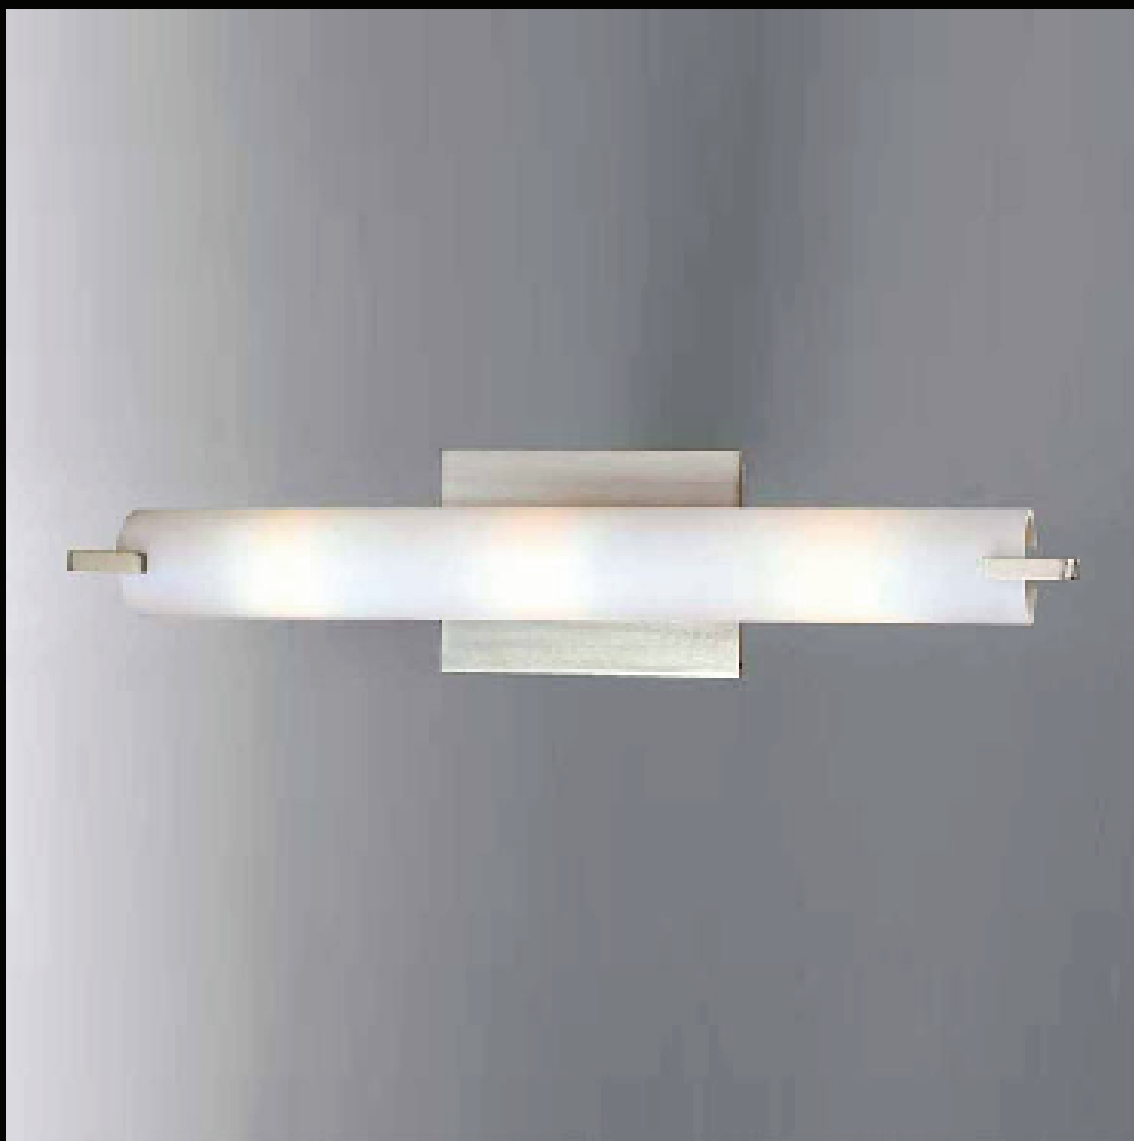

## Product Details

K|O|V|A|C|S

**P5044-084**

3-Light Bath

Size: 4 3/4"H x 20 1/2"W x 4"Ext.

Finish: Brushed Nickel

Shade: Etched Opal Glass

Lamps: 3-50W Xenon DC Bayonet (4  
Incl.)