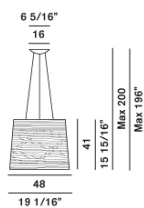

TRESS SOSPENSIONE

DESIGN MARC SADLER/2009

Hanging lamp made of composite material on a lacquered fibreglass base, available in white, black, red and in three sizes: large, medium, and small. The large hanging version is notable for its more diffuse lighting properties, while the medium and small direct a light beam towards the floor below.

Tress grande

Bianco Nero Rosso

Certifications

BULBS INCLUDED

halogen  
1x300W R7s

BULBS NOT INCLUDED

halogen  
1x300W RSC (4 11/16") typeT3

Tress media