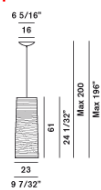

Bianco Nero Rosso

Certifications

BULBS INCLUDED

halogen  
1x100W E27 PAR30

BULBS NOT INCLUDED

halogen  
1x100W E26 medium type PAR30 30°

Tress piccola

Bianco Nero Rosso