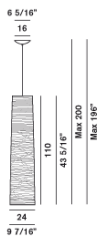

TRESS SOSPENSIONE

DESIGN MARC SADLER/2009

Hanging lamp made of composite material on a lacquered fibreglass base, available in white, black, red and in three sizes: large, medium, and small. The large hanging version is notable for its more diffuse lighting properties, while the medium and small direct a light beam towards the floor below.

Tress grande

Bianco Nero Rosso

Certifications

BULBS INCLUDED

halogen  
1x300W R7s

BULBS NOT INCLUDED

halogen  
1x300W RSC (4 11/16") typeT3

Tress media

Bianco Nero Rosso

Certifications

BULBS INCLUDED

halogen  
1x100W E27 PAR30

BULBS NOT INCLUDED

halogen  
1x100W E26 medium type PAR30 30°

Tress piccola

Bianco Nero Rosso