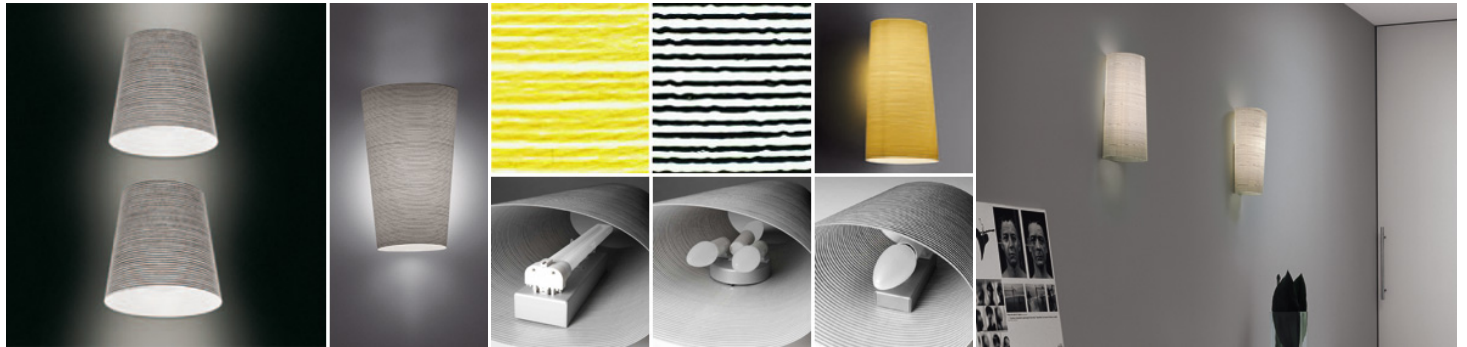

KITE

MARC SADLER / 2003

Wall light with diffusor in fiberglas fabric with yellow Kevlar or black carbon thread.

VERSIONS: WALL, TABLE, FLOOR, SUSPENSION

COLOR VARIATIONS

BULB INFO

KITE
FLUORESCENZA 1X24W

MINI KITE
ENERGY SAVING 1X11W