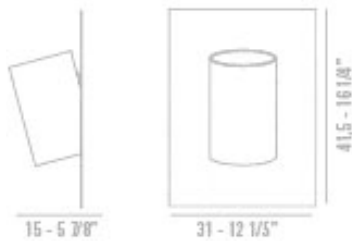

AFFIX

VALERIO BOTTIN / 2001

Wall lamp featuring rectangular anodised aluminium support and blown satin glass diffuser.

VERSIONS: WALL

COLOR VARIATIONS

BULB INFO

AFFIX
INCANDESCENZA 1X150W

AFFIX
ENERGY SAVING 1X11W