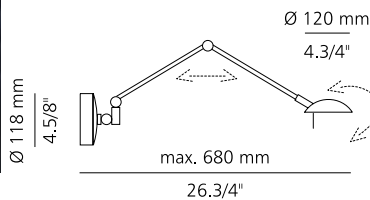

A-1136

Halogen wall sconce, swinging arm and pivoting head, providing direct light. Integrated low voltage transformer with double intensity switch of 35 and 50W.

Aplique halógeno, extensible y orientable, con luz directa. Transformador magnético e interruptor de doble intensidad 35 y 50W.

21 GOLD | 36 BR | 37 NI | 61 SAT GOLD

A-1136

1 x 50W T4 bipin GY6,35 base 12V

magnetic transformer

see finishes in page 236