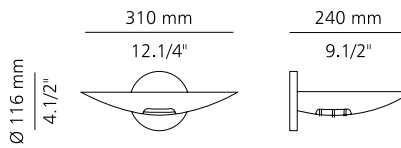

A-6007

ESTILUZ 

Halogen wall sconce providing direct and indirect light.

Aplique halógeno con luz directa e indirecta.

37 NI | 61 SAT GOLD

A-6007

Up to 1 x 200W T3 118mm R7s base 120V 

see finishes
in page 236