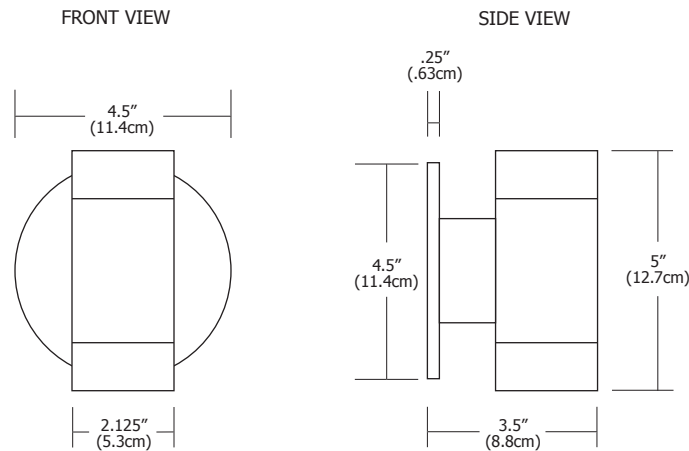

TAOS ROUND

Description: Taos Round wall sconce features a solid satin aluminum finish and includes two 3 watt warm white LED lamps and low voltage power supply which fits in the junction box. Power supply is rated for 100-240VAC 50/60Hz. Upward and downward light distribution. Can be used indoors and outdoors. IP65. ADA compliant.

Body Finish: Satin Aluminum

Lamp: **LED**
LED - 2xLED/3W

Total Wattage: LED - 6W

Dimensions: W 4.5" x H 5" x D 3.5"
W 11.4cm x H 12.7cm x D 8.8cm

Weight: 2.5 lbs (1.13 kg)

Ordering Code	Type	Description	Lamp	Finish
TAOS	W	RD	LED	SA
	-W - Wall	-RD - Round		-SA - Satin Aluminum