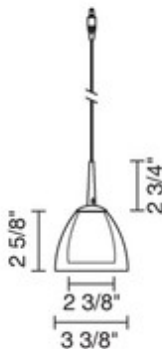

RAINBOW DOWN I

Description:

The Rainbow Down I pendant with two glass shades, inner cased glass is frosted white. Outer glass is clear with a dichroic coating. The Rainbow Down I glass pendant has a liquid mercury-like finish when off but when lit will show a fusion of dichroic colors. Uni-plug design allows the Rainbow Down I pendant to be mounted on any lighting system or ceiling canopy through the use of an appropriate adaptor, not included. Standard cable length of 59" can be field-cut or specified when ordering. May be specified with Kiss canopy by adding /MP to part number or /MP2 for 2"

Technical Specs:

50W Max.

Lamp not included

GY6.35 socket type

Part Numbers:

220913bz bronze

220913ch chrome

220913mc matte chrome

220918bz bronze, sunrise glass

220918ch chrome, sunrise glass

220918mc matte chrome, sunrise glass