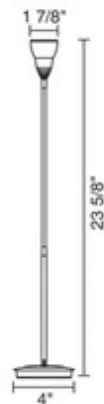

LEDRA™ DESK FLEX 2

Description:

The Ledra Desk Flex 2 has a flexible gooseneck arm that can be aimed in any direction. Fixture has a weighted base, an on/ off switch, and a plug-in driver included. The small size, long life, lack of UV, and cool beam allows for a wide variety of applications.

Technical Specs:

Finish: matte chrome and bronze

Power consumption: 3Watts

Drive current: 700mA

Lumen output: 65 at 700mA

Lamp life: white 70% at 50,000

5500 White with Luxeon III Star LED

3200 Warm White with Z- Power LED

Part Numbers:

135351/s	matte chrome, white 5000K, 10° lens
135351/m	matte chrome, white 5000K, 30° lens
135351/fl	matte chrome, white 5000K, 45° lens
135351bz/s	bronze, white 5000K, 10° lens
135351bz/m	bronze, white 5000K, 30° lens
135351bz/fl	bronze, white 5000K, 45° lens
135351-1/s	matte chrome, white 3000K, 10° lens
135351-1/m	matte chrome, white 3000K, 30° lens
135351-1/fl	matte chrome, white 3000K, 45° lens
135351-1bz/s	bronze, white 3000K, 10° lens
135351-1bz/m	bronze, white 3000K, 30° lens
135351-1bz/fl	bronze, white 3000K, 45° lens