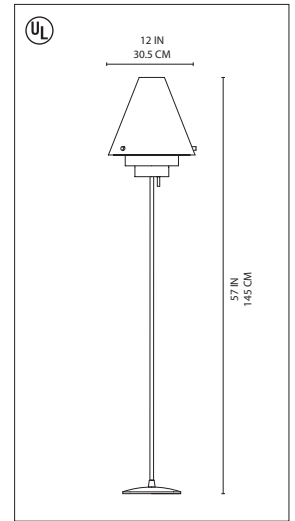

Ariel floor

Ron Rezek

Floor standing luminaire for diffused incandescent lighting.

- three tiered opal white polypropylene diffuser shade
- base and stem in matte nickel plated steel
- on/off pull switch

Ariel floor

incandescent source

- 1x100W (E26/A19).....