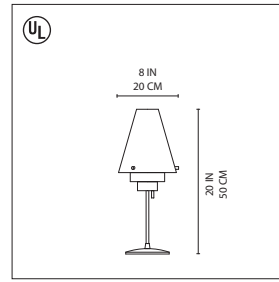

Ariel table small

incandescent source

• 1x60W (E26/A19).....

Ariel table large

incandescent source

• 1x100W (E26/A19).....