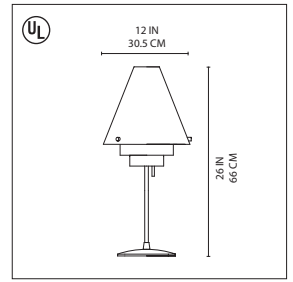

# Ariel table

Ron Rezek

Table standing luminaires for diffused incandescent lighting.

- three tiered opal white polypropylene diffuser shade
- base and stem in matte nickel plated steel
- on/off pull switch

Ariel table small

incandescent source

• 1x60W (E26/A19).....

Ariel table large

incandescent source

• 1x100W (E26/A19).....