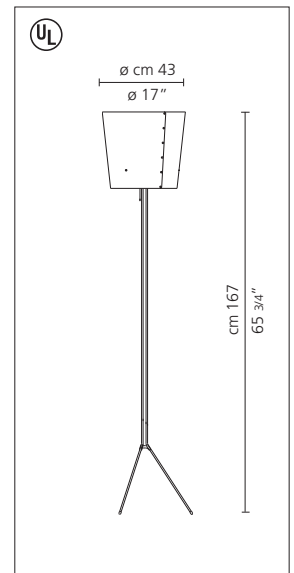

Milo floor

Rodolfo Dordoni

Floor standing luminaire for indirect and diffused incandescent lighting.

- body frame in chromed steel with molded black thermoplastic details
- diffuser in white, opaline pvc
- on/off pull cord switch

Milo floor

incandescent source

- 1x150W (E26/A21).....