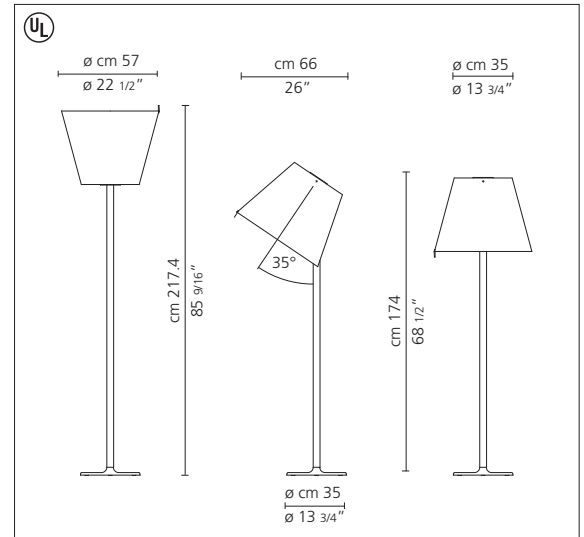

Melampo mega floor

Adrien Gardere 2005

Large scale floor standing luminaire with adjustable diffuser for direct or indirect diffused incandescent lighting.

- base in die-cast aluminum and stem in extruded aluminum with matte aluminum grey or bronze powder coated finish
- diffuser in pale grey silk and polycarbonate fiber blend for pale grey body or parchment paper for bronze body, inner adjustment assembly in anodized aluminum
- diffuser adjusts to full downwards, 35° upwards, and full upwards positions
- sliding foot dimmer on cord