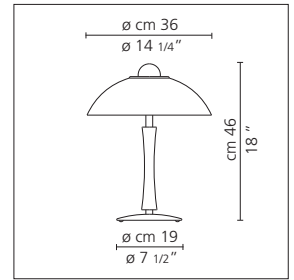

Arcadia table

Ernesto Gismondi, Giancarlo Fassina

Table standing luminaire for direct task and diffused incandescent lighting.

- diffuser in thermoformed white sanded glass
- diffuser central dome in chromed perforated steel
- base in chrome plated steel
- stem in polished mahogany stained wood or polished chromed steel
- on/off switch on cord

Arcadia table

incandescent source

- 1x100W (E26/A19).....