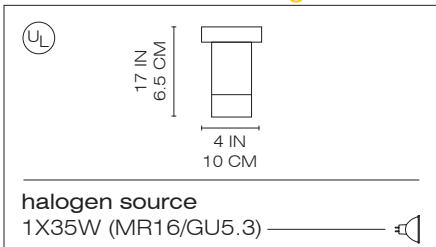

ceiling aluminum

ceiling glass