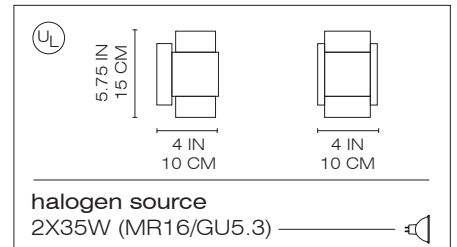

ADA wall double aluminum

ADA wall double glass