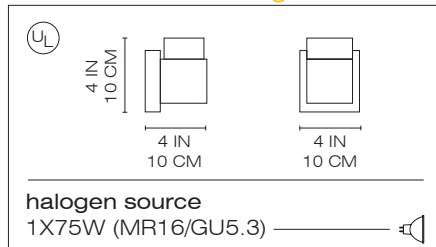

ADA wall single aluminum

ADA wall single glass