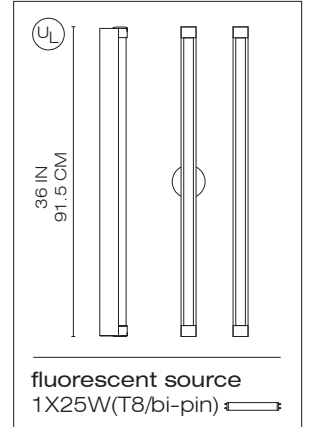

basic strip

24
36
48

design
ron rezek

wall mounted luminaire for direct linear fluorescent lighting particularly suited for bathroom mirror applications.

- linear exposed fluorescent lamp.
- body in aluminum extrusion with natural anodized or matte white powder coated finish.
- end caps in chrome, silver, or white finish.
- mounting to standard electrical junction boxes at center of luminaire.
- fixture is supplied with a white powder coated cover plate for mounting on junction boxes and fitting for optional "pigtail" conduit mounting without a cover plate as shown in image on opposite page.

chrome end cap

white end cap

silver end cap

chrome end caps with a white round junction box cover plate

ADA 24

ADA 36

ADA 48