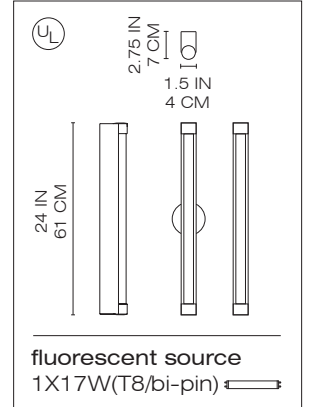

basic strip

24
36
48

design
ron rezek

wall mounted luminaire for direct linear fluorescent lighting particularly suited for bathroom mirror applications.

- linear exposed fluorescent lamp.
- body in aluminum extrusion with natural anodized or matte white powder coated finish.
- end caps in chrome, silver, or white finish.
- mounting to standard electrical junction boxes at center of luminaire.
- fixture is supplied with a white powder coated cover plate for mounting on junction boxes and fitting for optional "pigtail" conduit mounting without a cover plate as shown in image on opposite page.

chrome end cap

white end cap

silver end cap

chrome end caps with a white round junction box cover plate

ADA 24

ADA 36

ADA 48